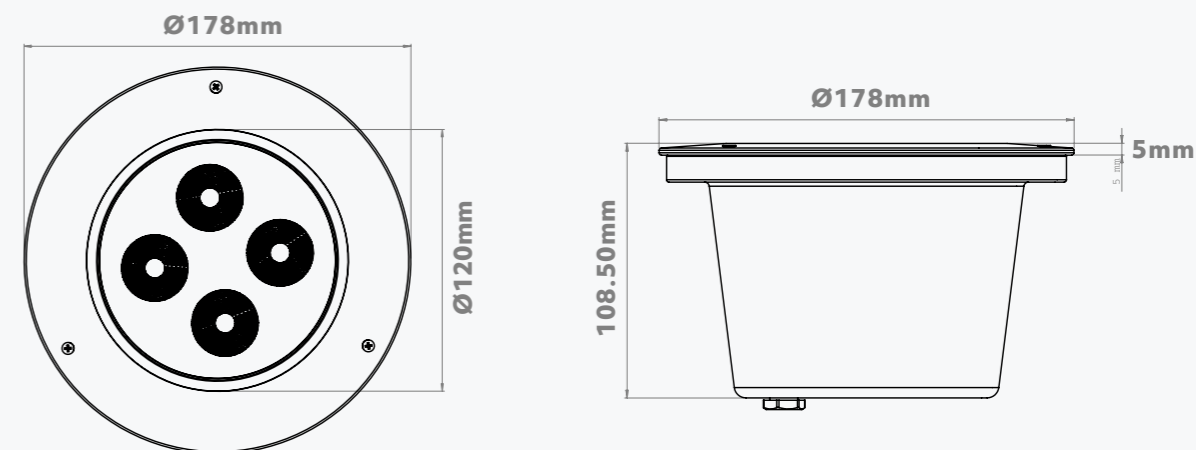

AVAILABLE COLOURS

S/STEEL

COLOUR SOURCE 16

CC LED INGROUND

This Inground encases the same technology of our powerful Colour Source 16 downlights into an IP67 recessed inground housing with a stainless steel bezel.

Perfect for external applications where a powerful wash is required.

Product Code: CS16-DL- RGBW / RGBA / TW

Compatible With : LUD 48 , LUD 192

TECHNICAL SPECIFICATIONS

Channels **4Ch**
 Wattage **19.2W**
 Input Current **350mA**
 IP Rating **IP67**
 LED Type **RGBW / RGBA / TW**
 Housing Cut Out **153 x 183mmØ**
 Lens Options **15°/25°/40°**
 LED Connection **RJ45**
 Lumen Output **1,136lm [RGBW] / 908lm [RGBA] / 1,784lm [TW]**
 Operating Temp Range **-20 to 50 °C**

DIMENSIONS

OPTIONAL LENSES

Our lens options are:
15° : Narrow Beam Angle
25° : Medium Beam Angle
40° : Wide Beam Angle

CS16 INGROUND

Outdoor Decking
Installation.

IP67